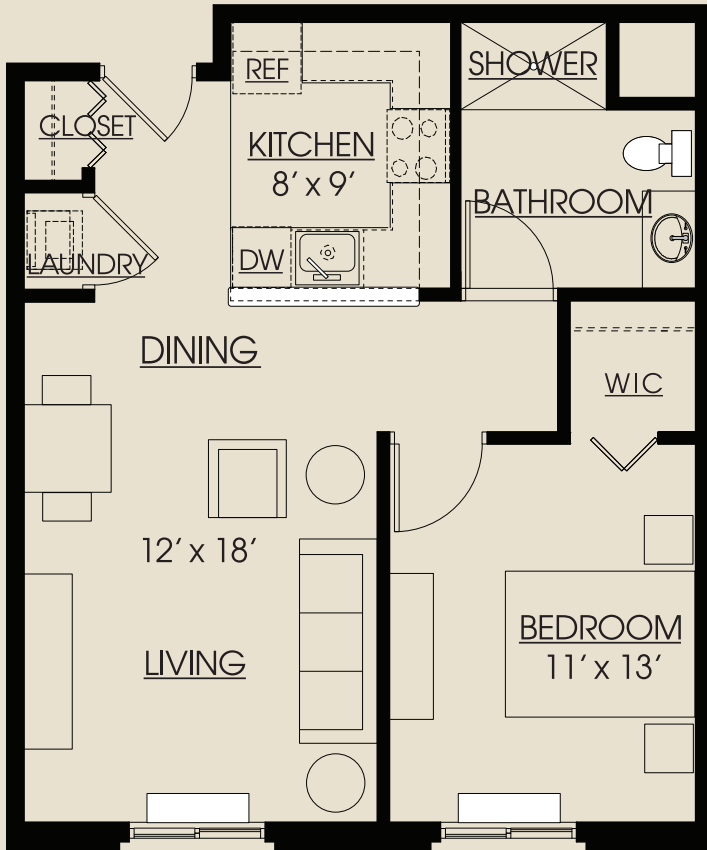

Independent Living

1 Bedroom Apartment - Model A

• 605 SF

1 Bedroom Apartment - Model A4

• 570 SF

*Prices, plans, specifications, manufacturers' brands and availability are subject to change without notice or obligation. Floor plans are intended to serve as a guide, not to accurately depict the legal description of the dimensions, scale of rooms and their relative locations.