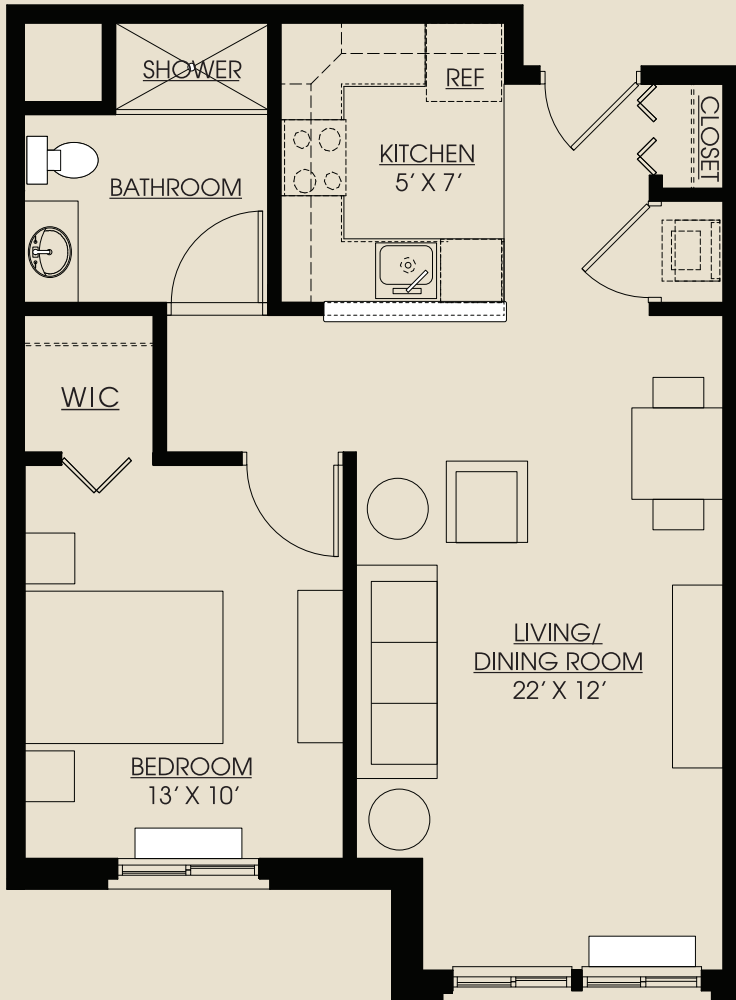

Independent Living

1 Bedroom Apartment - Model A1

- 645 SF

1 Bedroom Apartment - Model A2

- 605 SF

*Prices, plans, specifications, manufacturers' brands and availability are subject to change without notice or obligation. Floor plans are intended to serve as a guide, not to accurately depict the legal description of the dimensions, scale of rooms and their relative locations.