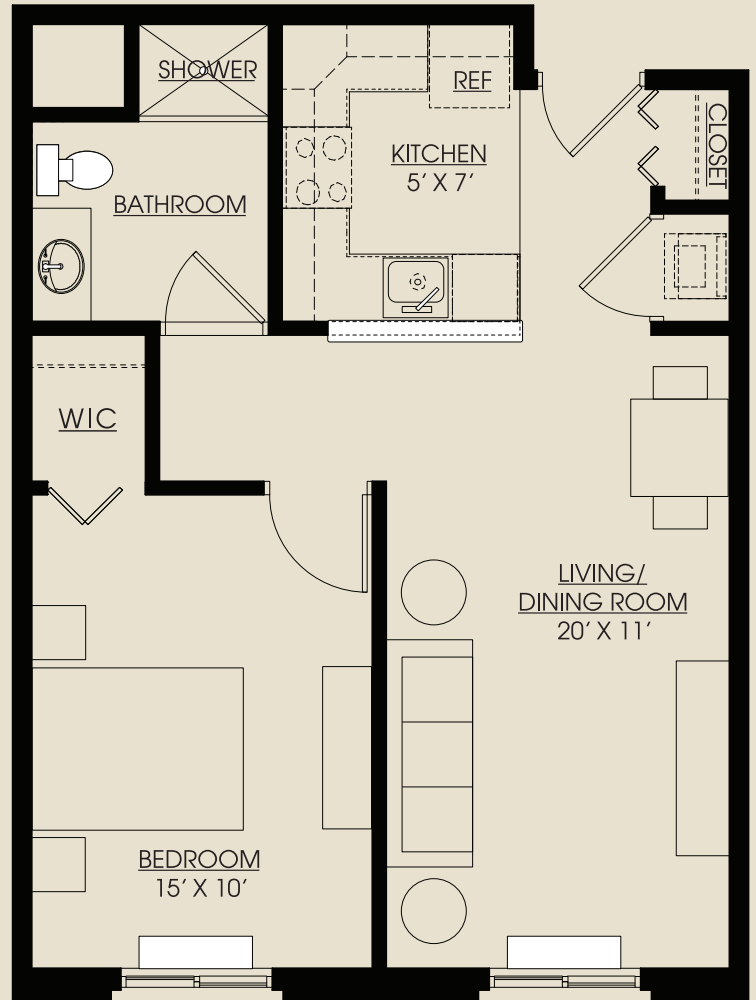

Independent Living

1 Bedroom Apartment - Model A1

- 645 SF

1 Bedroom Apartment - Model A2

- 605 SF

*Prices, plans, specifications, manufacturers' brands and availability are subject to change without notice or obligation. Floor plans are intended to serve as a guide, not to accurately depict the legal description of the dimensions, scale of rooms and their relative locations.