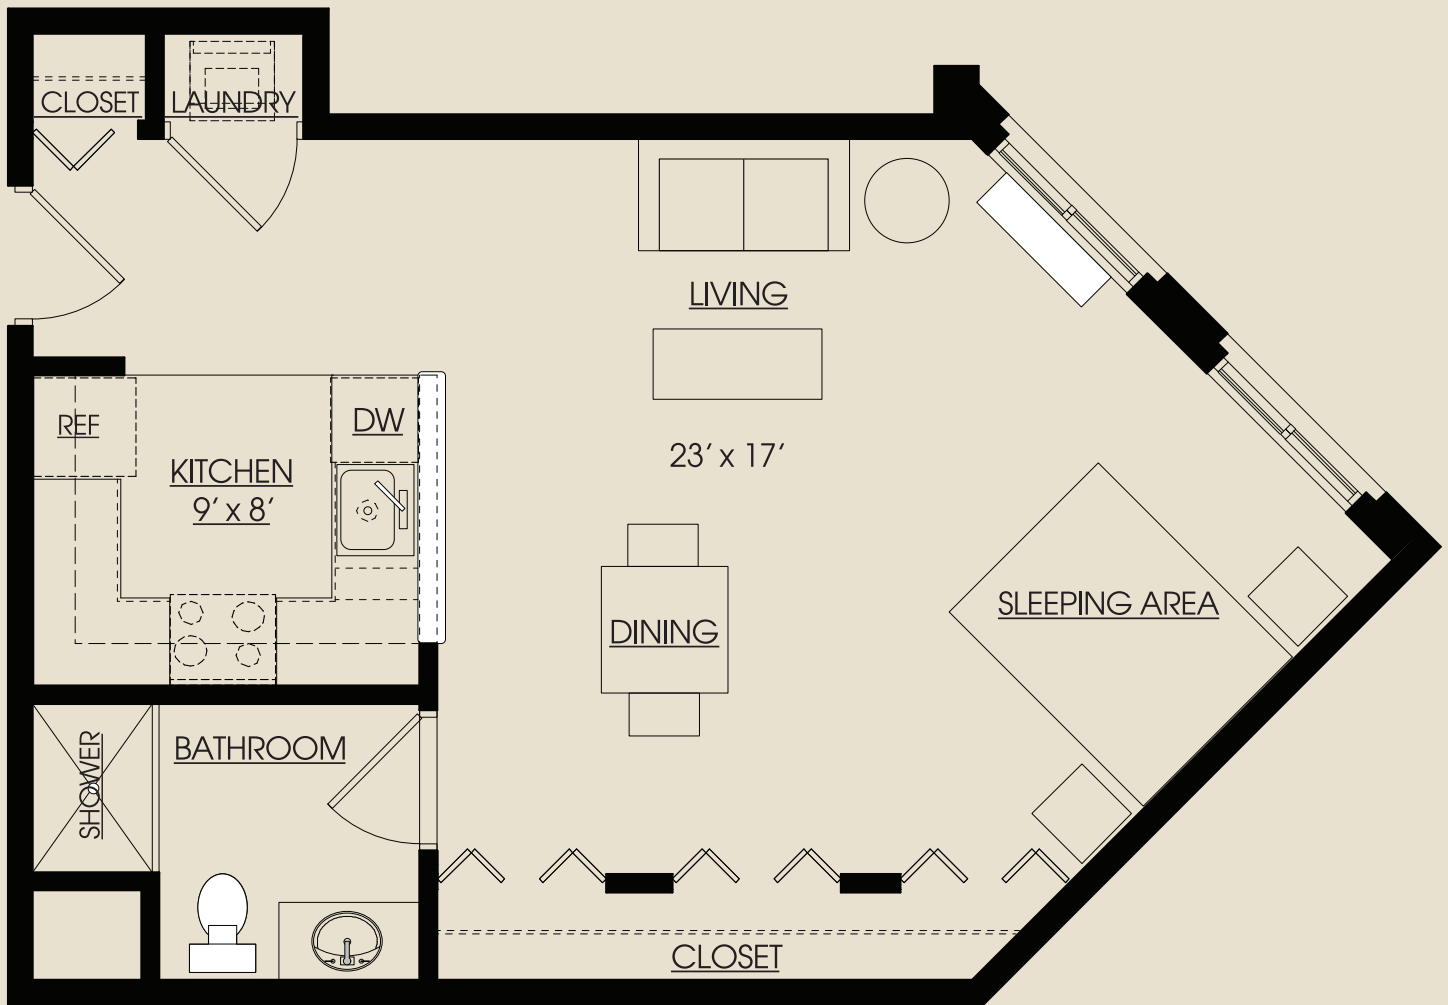

## Independent Living

### Studio Apartment - Model B

• 555 SF

\*Prices, plans, specifications, manufacturers' brands and availability are subject to change without notice or obligation. Floor plans are intended to serve as a guide, not to accurately depict the legal description of the dimensions, scale of rooms and their relative locations.