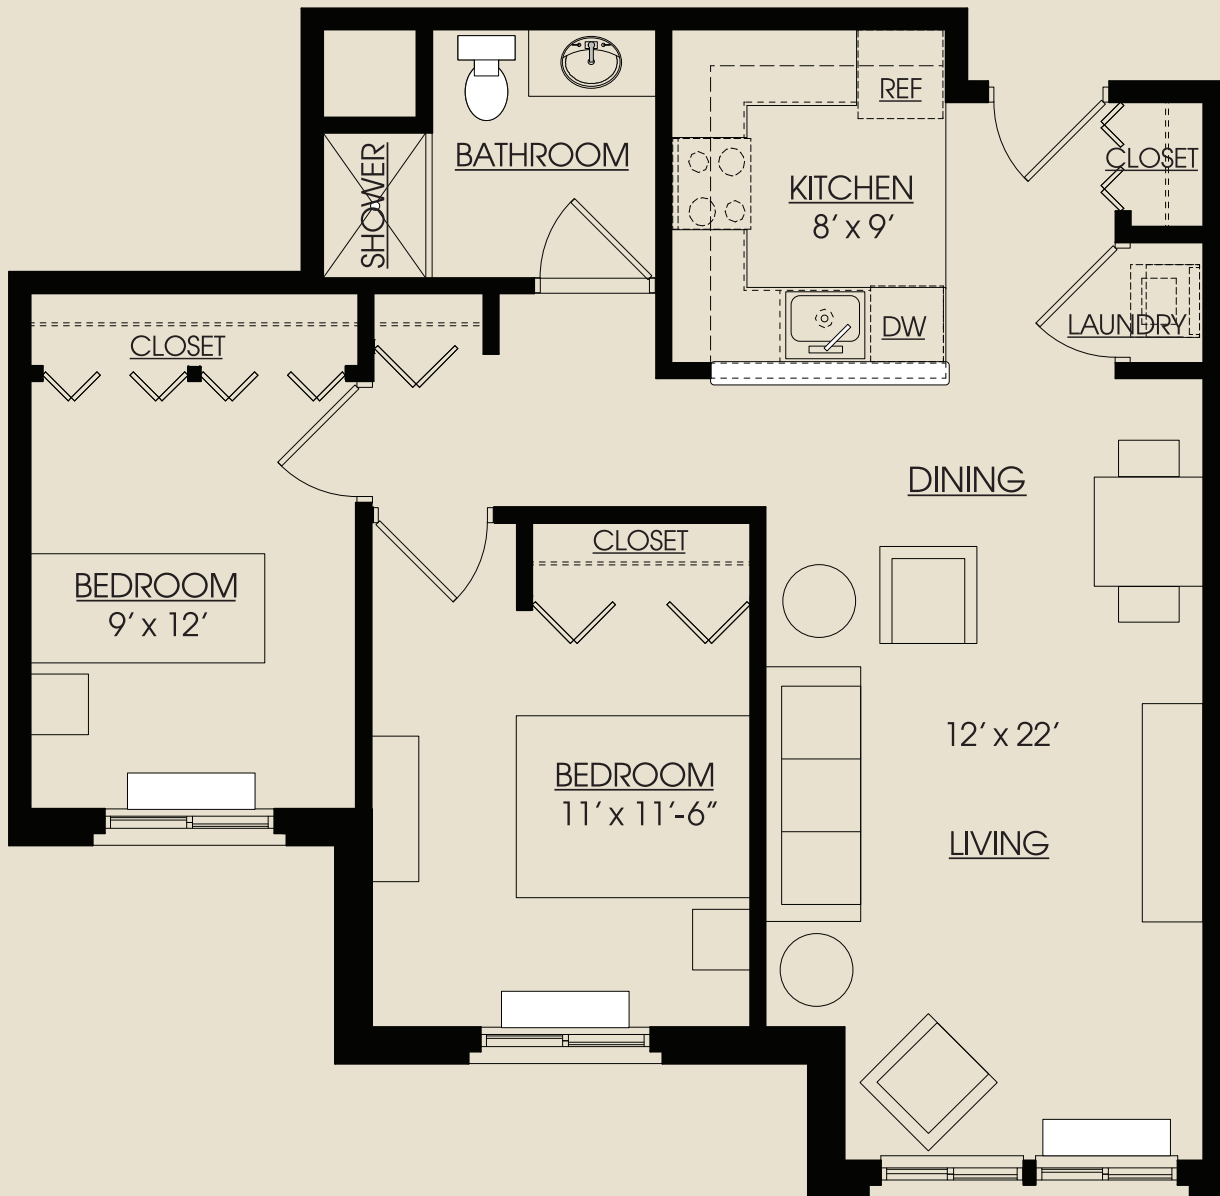

## Independent Living

### 2 Bedroom Apartment - Model D

• 790 SF

\*Prices, plans, specifications, manufacturers' brands and availability are subject to change without notice or obligation. Floor plans are intended to serve as a guide, not to accurately depict the legal description of the dimensions, scale of rooms and their relative locations.