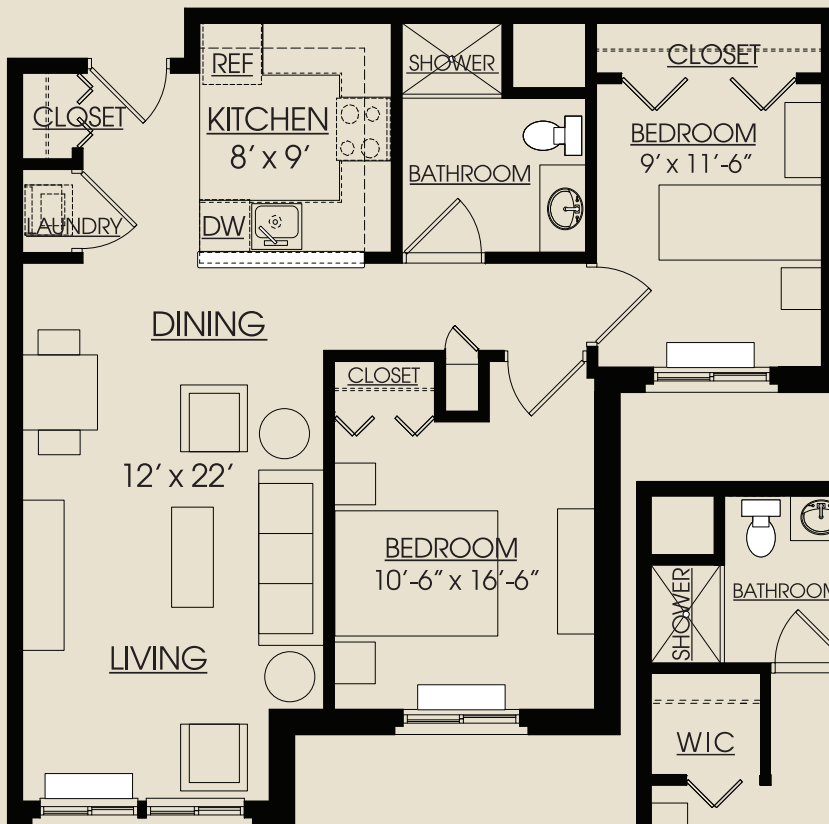

Independent Living

2 Bedroom Apartment - Model D2

• 775 SF

2 Bedroom Apartment - Model D3

• 900 SF

*Prices, plans, specifications, manufacturers' brands and availability are subject to change without notice or obligation.
Floor plans are intended to serve as a guide, not to accurately depict the legal description of the dimensions, scale of rooms and their relative locations.