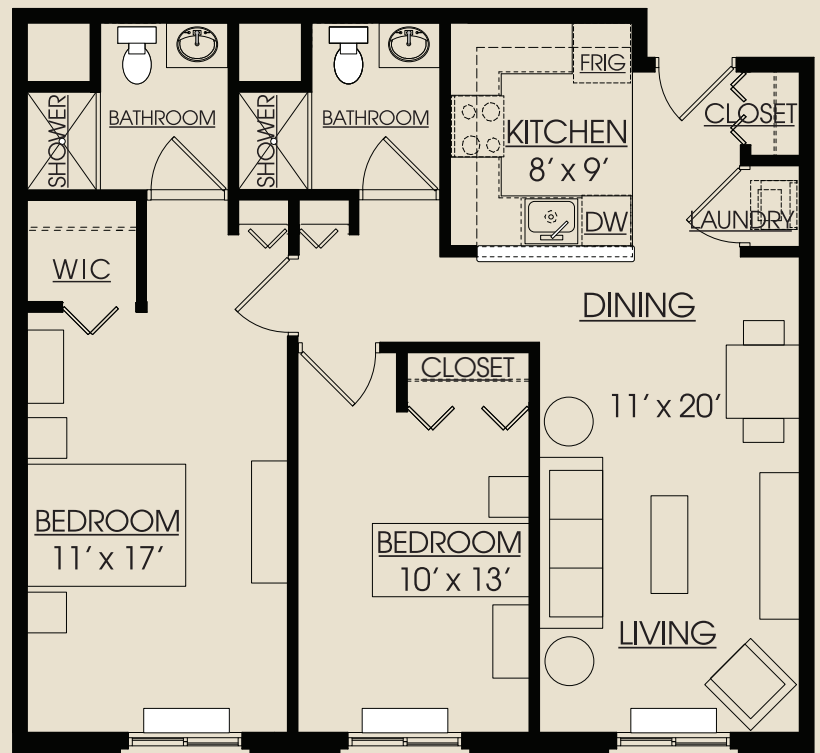

Independent Living

2 Bedroom Apartment - Model D2

• 775 SF

2 Bedroom Apartment - Model D3

• 900 SF

*Prices, plans, specifications, manufacturers' brands and availability are subject to change without notice or obligation.
Floor plans are intended to serve as a guide, not to accurately depict the legal description of the dimensions, scale of rooms and their relative locations.